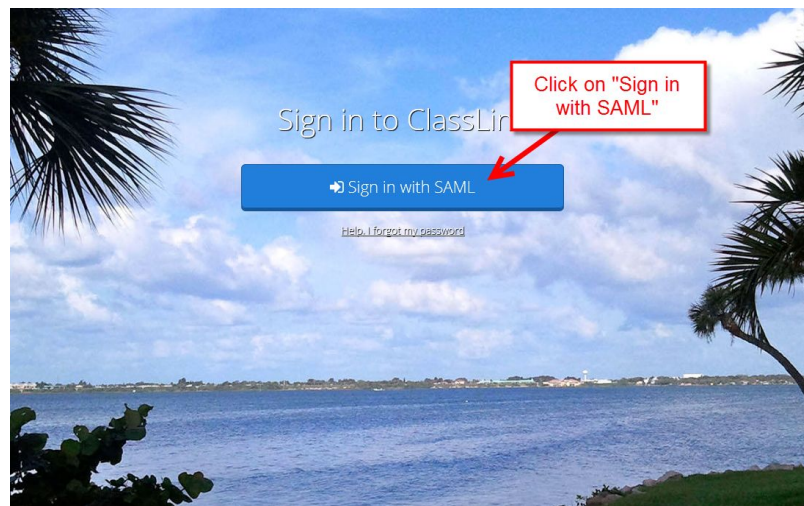

4. On the next screen, enter in your username and password.