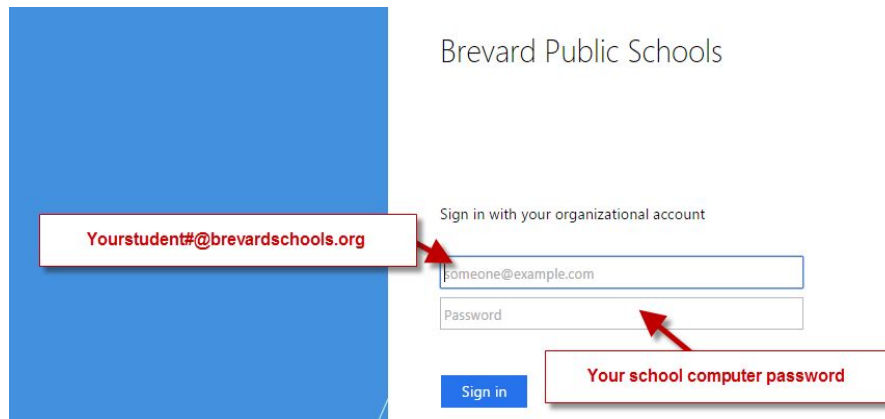

Student Username: Yourstudent#@brevardschools.org (example: a student with the student number of 1234567 will have a username of 1234567@brevardschools.org)

Student Password: Your school computer password

Still having trouble getting to Launchpad? Check out our video at <https://youtu.be/7OaA-QiRR1o>